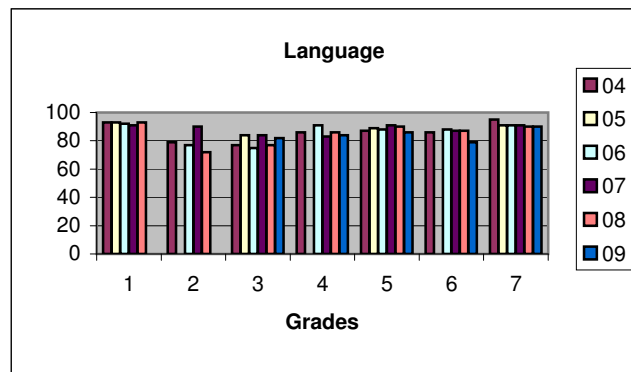

Gr. Yr.	Language					
	04	05	06	07	08	09
1	93	93	92	91	93	
2	79		77	90	72	
3	77	84	75	84	77	82
4	86		91	83	86	84
5	87	89	88	91	90	86
6	86		88	87	87	79
7	95	91	91	91	90	90