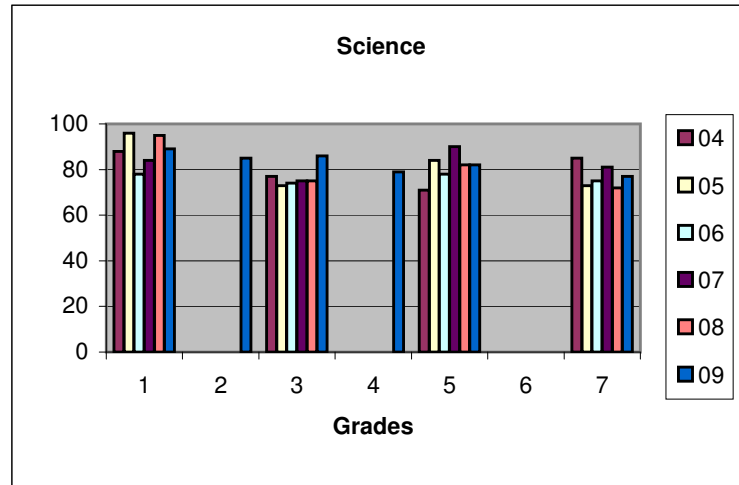

St. Edward-Epiphany Catholic School TerraNova Standardized Testing Results

Spring 2004, 2005, 2006, 2007, 2008 and 2009 Percentiles

Gr.	Science					
Yr.	04	05	06	07	08	09
1*	88	96	78	84	95	89
2						85
3*	77	73	74	75	75	86
4						79
5*	71	84	78	90	82	82
6						
7*	85	73	75	81	72	77